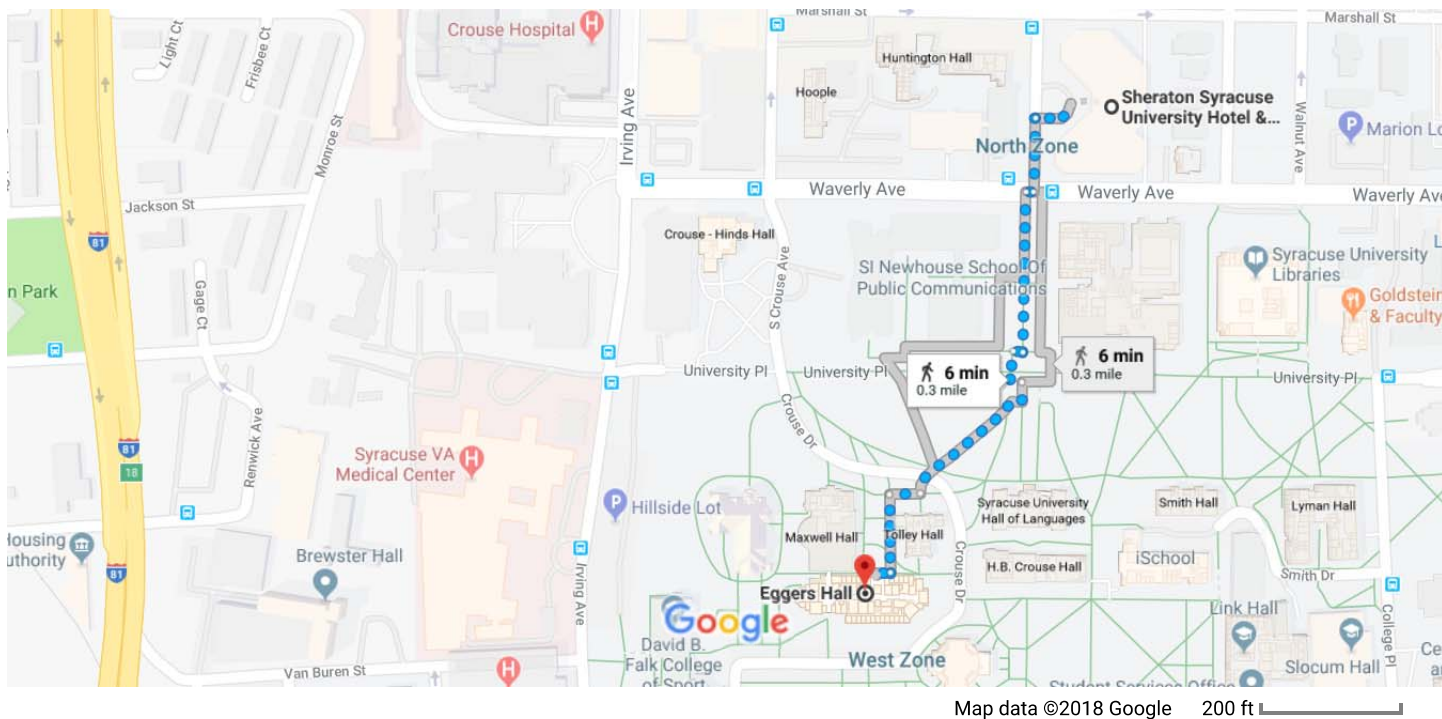

## Sheraton Syracuse University Hotel & Conference Center to Eggers Hall

Walk 0.3 mile, 6 min

When entering Eggers hall via the north entrance (the one shown on the map), go up one floor via the staircase directly in front of you. Registration and all sessions will be in Room 220, which is immediately at the top of the stairs.

Map data ©2018 Google 200 ft

via University Ave

6 min

0.3 mile

via University Ave and Waverly Ave

6 min

0.3 mile

via University Ave and Waverly Ave